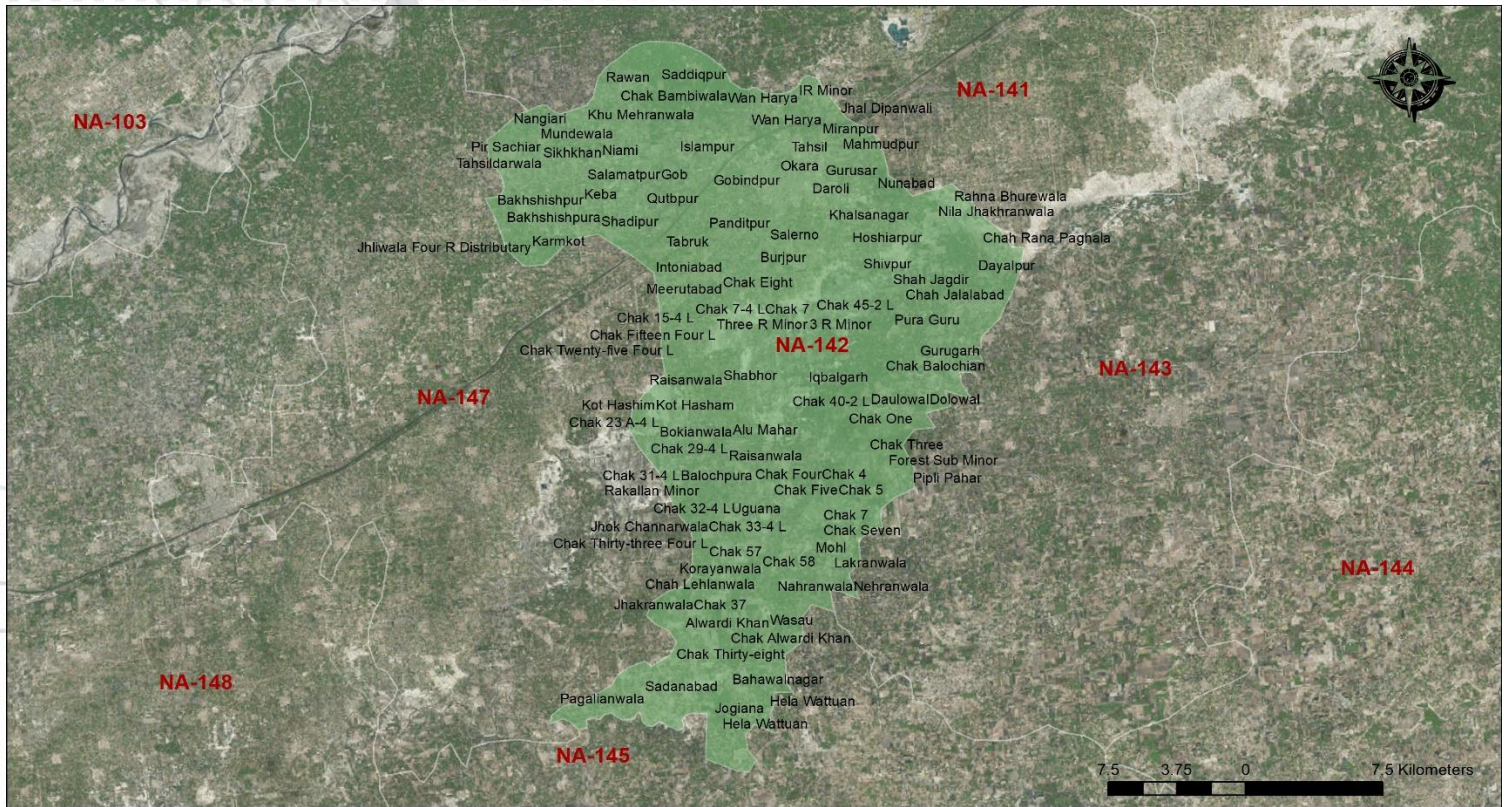

CONSTITUENCY PROFILE

NA-142 OKARA-II

PUNJAB

**CONSTITUENCY
POPULATION**

755,592

VOTER STATISTICS

Male

231,195

Female

190,678

Total

421,873

56%

of the total population
are registered as voters

POLLING STATIONS

102

AVERAGE VOTER
AT POLLING STATION

1,470

AVERAGE VOTER
AT POLLING BOOTH

425

LIST OF CONTESTING CANDIDATES

#	Name	Name of Political Party
1	Hafiz Muhammad Abid Attari	Tehreek-e-Labbaik Islam
2	Rao Hassan Sikandar	Pakistan Tehreek-e-Insaf
3	Riyaz Ul Haq	Pakistan Muslim League (Nawaz)
4	Shumaila Shoukat	Tehreek-e-Labbaik Pakistan
5	Sheraz Zafar	Independent
6	Fayyaz Zafar	Independent
7	Muhammad Arslan	Pakistan Tehreek-e-Insaf-Gulalai
8	Muhammad Arshad Iqbal	Independent
9	Muhammad Akram	Independent
10	Muhammad Tariq Khan	Pakistan Peoples Party Parliamentarians
11	Muhammad Abid Ali Khan	Pakistan Kissan Ittehad (Ch. Anwar)
12	Mian Abdur Rasheed	Independent